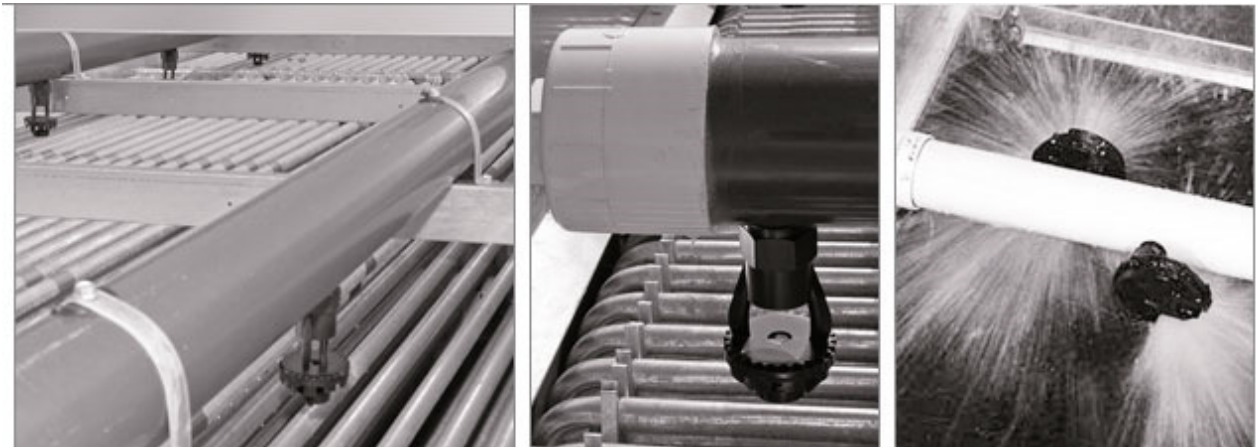

Water Distribution System

Replacement kit including spray header and branches with original nozzles and threaded end caps to allow debris to be removed.

Retrofit kit to replace old type nozzles with ZM-II or EvapJet nozzles.

Specific retrofit kits for of old galvanized spray distribution systems are also available.